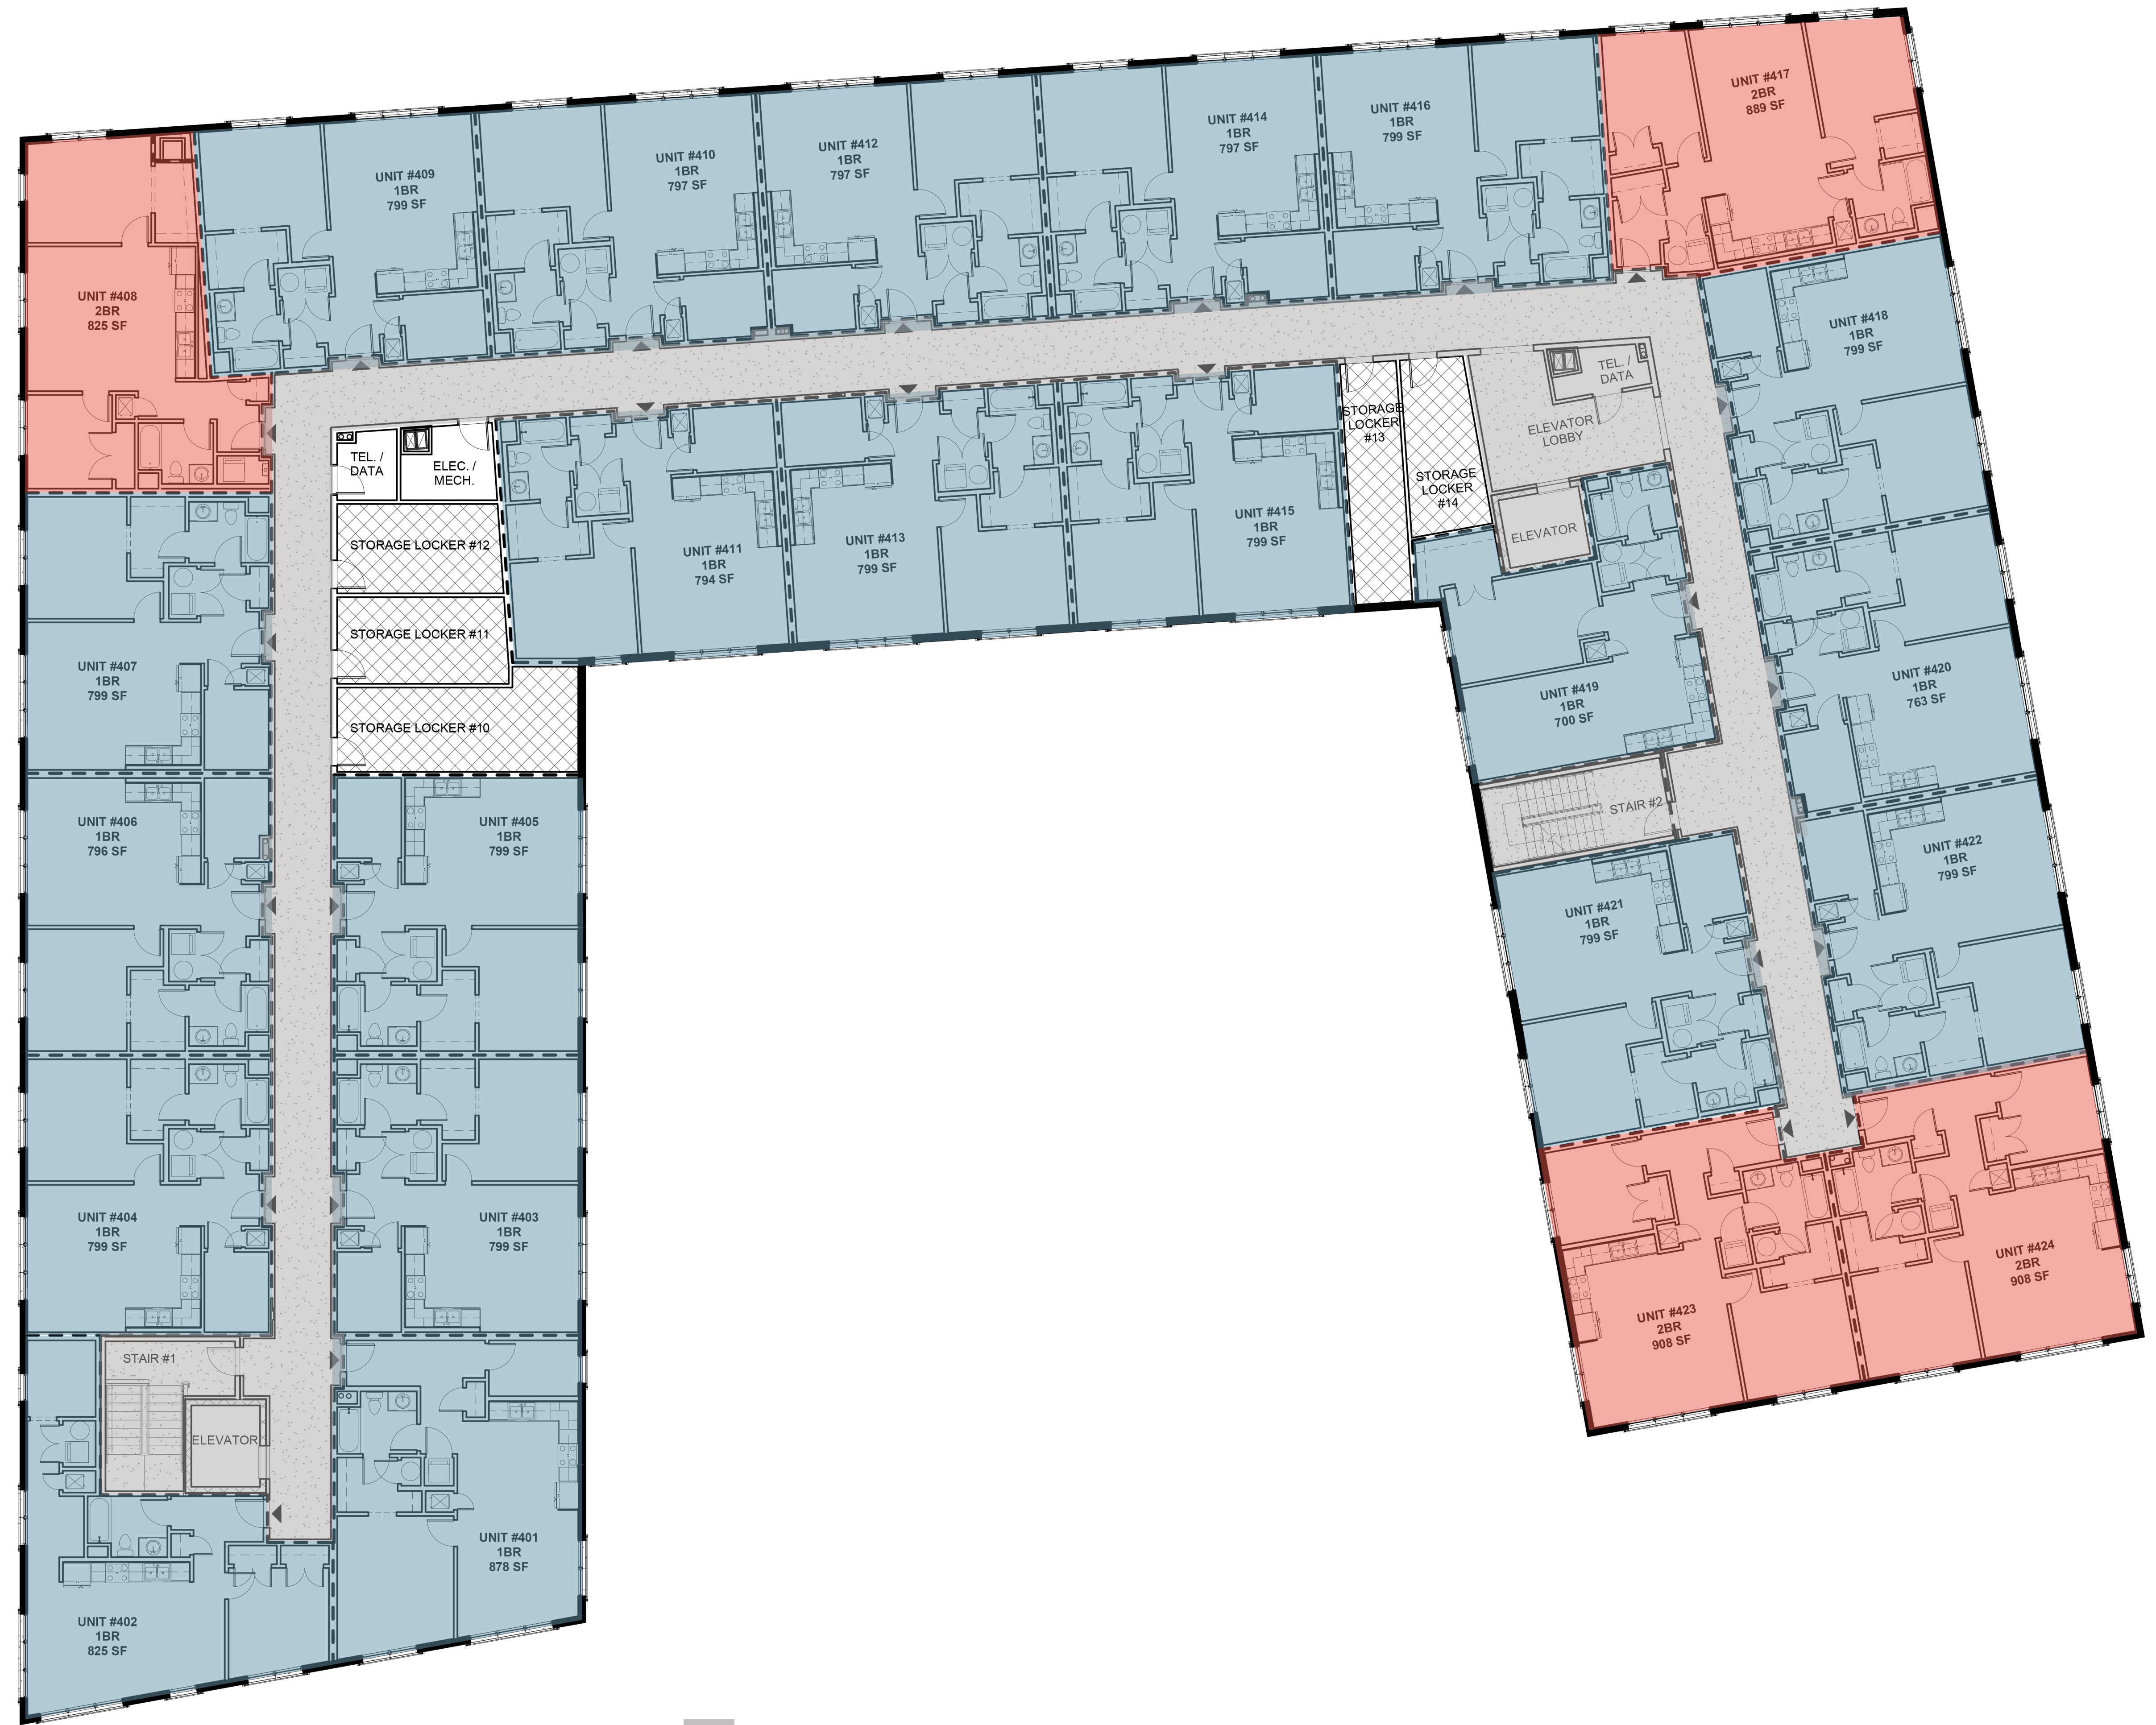

## SQUARE FOOTAGE BREAKDOWN

FOURTH LEVEL FLOOR: 24,055 SF  
 FOURTH LEVEL COMMON: 3,964 SF  
 FOURTH LEVEL MECHANICAL: 358 SF

- UNIT #401: 1 BEDROOM 878 SF
- UNIT #402: 1 BEDROOM 825 SF
- UNIT #403: 1 BEDROOM 799 SF
- UNIT #404: 1 BEDROOM 799 SF
- UNIT #405: 1 BEDROOM 799 SF
- UNIT #406: 1 BEDROOM 796 SF
- UNIT #407: 1 BEDROOM 799 SF
- UNIT #408: 2 BEDROOM 825 SF
- UNIT #409: 1 BEDROOM 799 SF
- UNIT #410: 1 BEDROOM 797 SF
- UNIT #411: 1 BEDROOM 794 SF
- UNIT #412: 1 BEDROOM 797 SF
- UNIT #413: 1 BEDROOM 799 SF
- UNIT #414: 1 BEDROOM 797 SF
- UNIT #415: 1 BEDROOM 799 SF
- UNIT #416: 1 BEDROOM 799 SF
- UNIT #417: 2 BEDROOM 889 SF
- UNIT #418: 1 BEDROOM 799 SF
- UNIT #419: 1 BEDROOM 700 SF
- UNIT #420: 1 BEDROOM 763 SF
- UNIT #421: 1 BEDROOM 799 SF
- UNIT #422: 1 BEDROOM 799 SF
- UNIT #423: 2 BEDROOM 908 SF
- UNIT #424: 2 BEDROOM 908 SF
- STORAGE ROOM #10: 247 SF
- STORAGE ROOM #11: 167 SF
- STORAGE ROOM #12: 167 SF
- STORAGE ROOM #13: 154 SF
- STORAGE ROOM #14: 143 SF

③ MD - FOURTH FLOOR LEVEL  
 1" = 10'-0"

- COMMON AREA
- 1 BEDROOM
- 2 BEDROOM